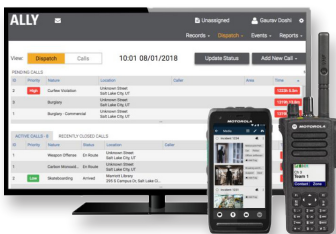

COMMUNICATE

NOTIFICATION COMMUNICATED

Alert dispatched to staff across radios and smartphones to lock-down school and security officers are dispatched to intercept the individual with images and real time location updates.

RESPOND

FIRST RESPONSE DISPATCHED

Local police directly informed with video for immediate first response and incident documented with pre-populated fields.

Technology View

DETECT

- Avigilon Cameras
- License Plate Recognition
- Avigilon Control Center
- Radio Alert

ANALYZE

- Watchlist
- Avigilon Cameras
- Avigilon Control Center
- Focus of Attention
- Radio Alert

COMMUNICATE

- Dispatch
- Broadband Push To Talk
- Radio Communications

RESPOND

- Ally Incident Management
- Critical Connect